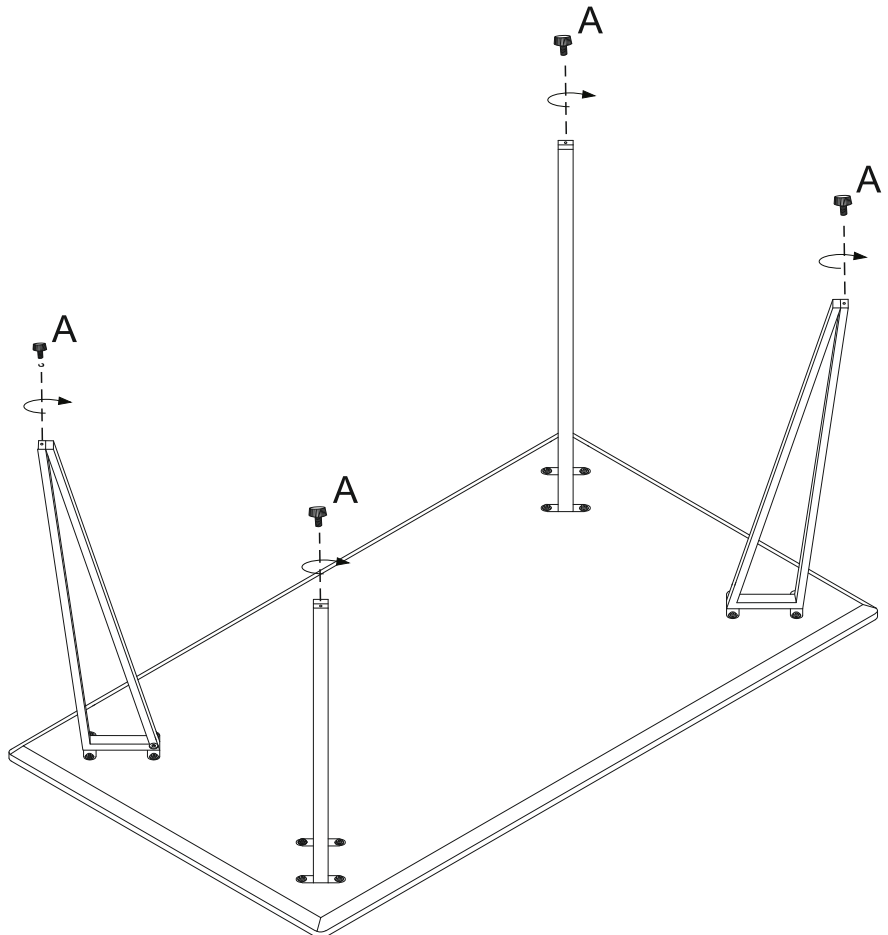

TOOLS REQUIRED