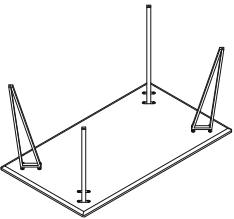

1

2

PARTS LIST

Part Number	Part Code	Part Description	Quantity	Carton
1	S300-301-084-SF1-01	Table Top	1	1/1
2	S300-301-083-SF1-02	Table Leg	4	1/1

HARDWARE LIST

REF		HARDWARE NAME	QTY
A		Adjustable Foot	4PCS
B		Bolts M8×16mm	16PCS
C		Metal Washer	16PCS
D		Allen Key	1PC

1 - TABLE TOP x1

2 - TABLE LEG x4

HARDWARE REQUIRED

B  16

C  16

TOOLS REQUIRED

M8x16mm

STEP 2

PARTS REQUIRED

HARDWARE REQUIRED

A  04

TOOLS REQUIRED

STEP 3

PARTS REQUIRED

HARDWARE REQUIRED

TOOLS REQUIRED