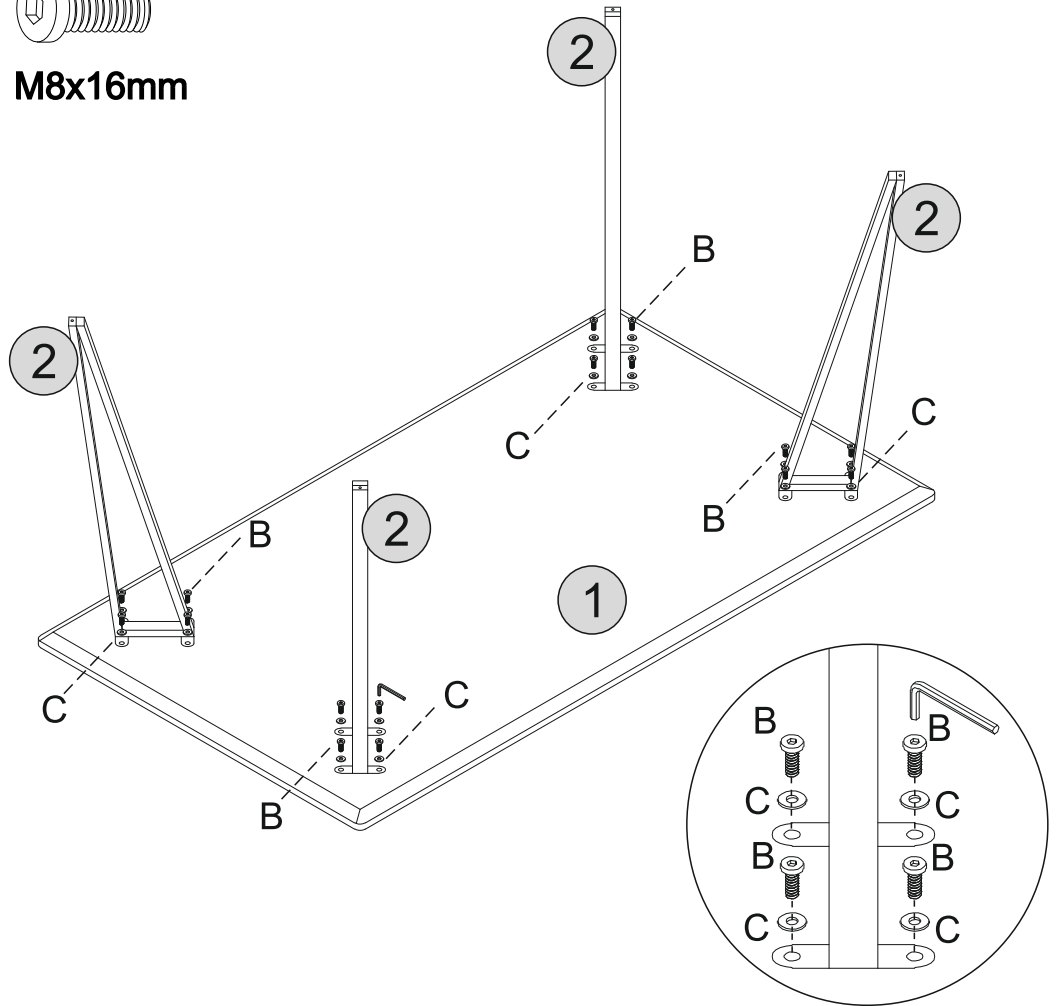

1

2

PARTS LIST

Part Number	Part Code	Part Description	Quantity	Carton
1	S300-301-084-SF1-01	Table Top	1	1/1
2	S300-301-083-SF1-02	Table Leg	4	1/1

HARDWARE LIST

REF		HARDWARE NAME	QTY
A		Adjustable Foot	4PCS
B		Bolts M8×16mm	16PCS
C		Metal Washer	16PCS
D		Allen Key	1PC

1 - TABLE TOP x1

2 - TABLE LEG x4

HARDWARE REQUIRED

B  16

C  16

TOOLS REQUIRED

M8x16mm

STEP 2

PARTS REQUIRED

HARDWARE REQUIRED

A  04

TOOLS REQUIRED

STEP 3

PARTS REQUIRED

HARDWARE REQUIRED

TOOLS REQUIRED