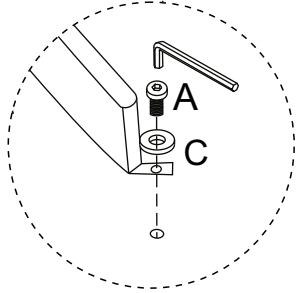

KEEP THESE INSTRUCTIONS IN A SAFE PLACE FOR FUTURE REFERENCE

THE GLASS USED IN THIS PRODUCT CONFORMS TO BS 7376:2004.

1

2

3

4

PARTS LIST

<u>Part Number</u>	<u>Part Code</u>	<u>Part Description</u>	<u>Quantity</u>	<u>Carton</u>
1	S300-304-038-LY1-01	Table Top	1	1/2
2	S300-304-038-LY1-02	Table Leg (Long)	2	2/2
3	S300-304-038-LY1-02	Table Leg (Short)	2	2/2
4	S300-304-038-LY1-03	Metal Leg Support	1	2/2

HARDWARE LIST

<u>REF</u>		<u>HARDWARE NAME</u>	<u>QTY</u>
A		Bolt M8 x 10mm	4 PCS
B		Bolt M8 x 16mm	4 PCS
C		Metal Washer	3 PCS
D		Allen Key M5	1PC
E		Allen Key M6	1PC
F		Adjusting Foot	4 PCS
G		Anti-Tip Bracket	1PC

1 - TABLE TOP	x1
2 - TABLE LEG (LONG)	x1

HARDWARE REQUIRED

A		01
C		01

TOOLS REQUIRED

STEP 2

PARTS REQUIRED

2 - TABLE LEG (LONG)	x1
----------------------	----

HARDWARE REQUIRED