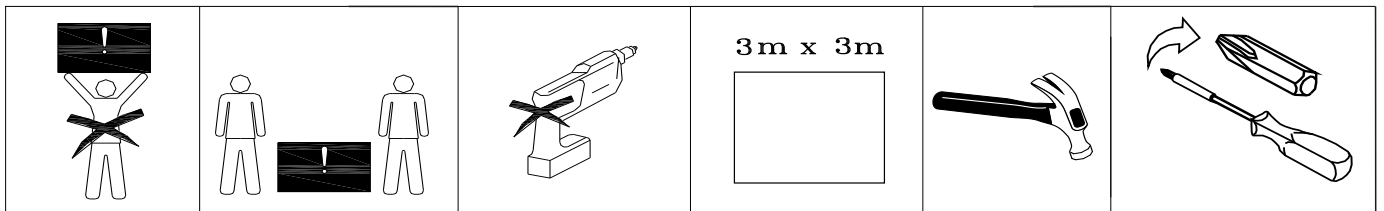

## **CARE AND MAINTENANCE**

After unpacking this product please keep the original packaging in case it needs to be returned for any reason.

- Please ensure all fittings and parts are present before commencing with assembly.
- We recommend that you lay a blanket or sheet on the floor to avoid damage to both your floor and the product.
- We strongly recommend that you keep children away from your work area.
- Assemble this product as close to its final position as possible.
- Never drag or push products as this could cause damage to the joints making it inferior.
- Do not place this product next to a radiator or in direct sunlight.
- Wood is a natural product and may expand if subjected to damp and may shrink or crack if subjected to heat. Therefore it is recommended that room temperature is maintained, with no sudden temperature fluctuations.
- Make sure any spillage is wiped off immediately.
- Do not place hot or chilled items directly on to the surface, use a place mat or marking will occur.
- For general cleaning use a duster, and do not use detergents of any kind. However, the surface will need to be retreated from time to time. This can be done by using block wax (unperfumed) and rubbing it over the whole item.
- From time to time it may be necessary to tighten fittings, regular inspections should be carried out.