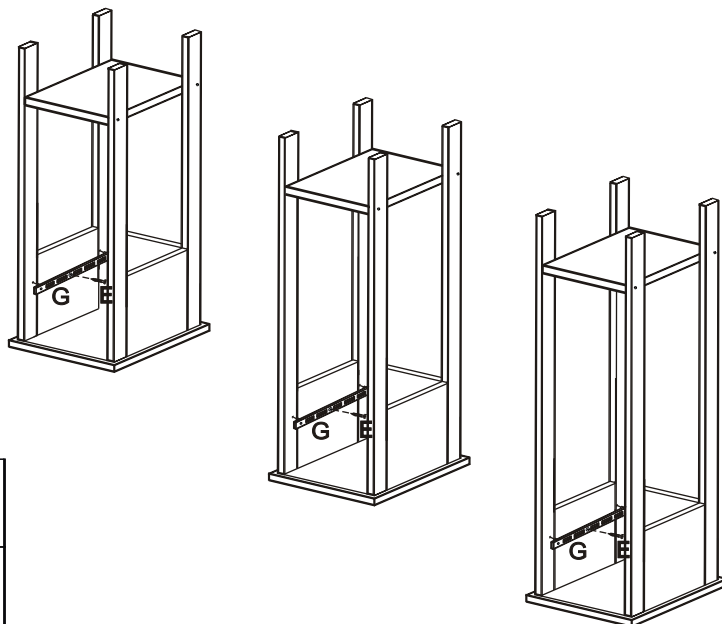

E		3,5x16 BLACK	06
G			06