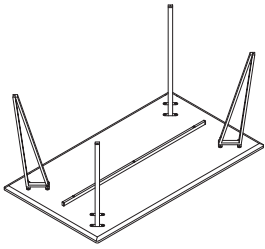

PARTS LIST

Part Number	Part Code	Part Description	Quantity	Carton
1	S400-403-058-SF1-01	Table Top	1	1/1
2	S400-403-058-SF1-02	Table Leg	4	1/1
3	S400-403-058-SF1-02	Table Crossbeam	1	1/1

HARDWARE LIST

REF		HARDWARE NAME	QTY
A		Bolts M8×40mm	3PCS
B		Bolts M8×16mm	16PCS
C		Metal Washer	19PCS
D		Allen Key	1PC
E		Adjustable Foot	4PCS

STEP 2

PARTS REQUIRED

2 - TABLE LEG x4

HARDWARE REQUIRED

B  16

C  16

TOOLS REQUIRED

M8x40mm

M8x16mm

STEP 3

PARTS REQUIRED

HARDWARE REQUIRED

TOOLS REQUIRED

STEP 4

PARTS REQUIRED

HARDWARE REQUIRED