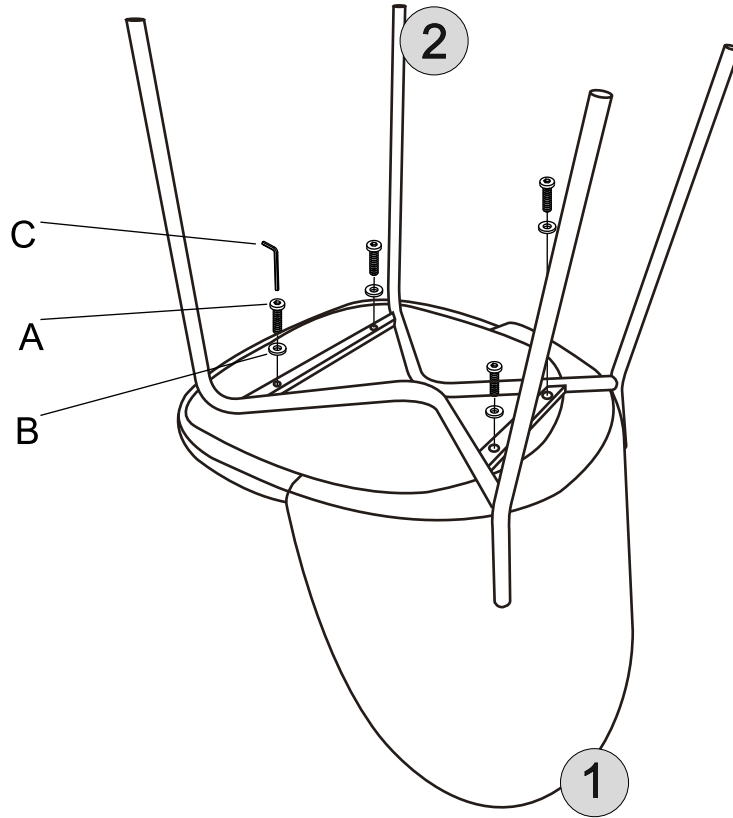

1

2

PARTS LIST

Part Number	Part Description	Quantity	Carton
1	Chair Seat	1	1/1
2	Chair Leg	1	1/1

HARDWARE LIST

REF		HARDWARE NAME	QTY
A		Bolts M6X30mm	4pcs
B		Metal Washer	4pcs
C		Allen Key	1pcs

PLEASE CHECK THAT YOU HAVE ALL THE PARTS LISTED BEFORE YOU START ASSEMBLING. IF YOU DO FIND THAT SOMETHING IS MISSING, DO NOT CONTINUE ASSEMBLY. PLEASE CONTACT YOUR SUPPLIER IMMEDIATELY.

STEP 1

PARTS REQUIRED

1 - CHAIR SEAT x1

2 - CHAIR LEG x1

HARDWARE REQUIRED

A  04

B  04

TOOLS REQUIRED