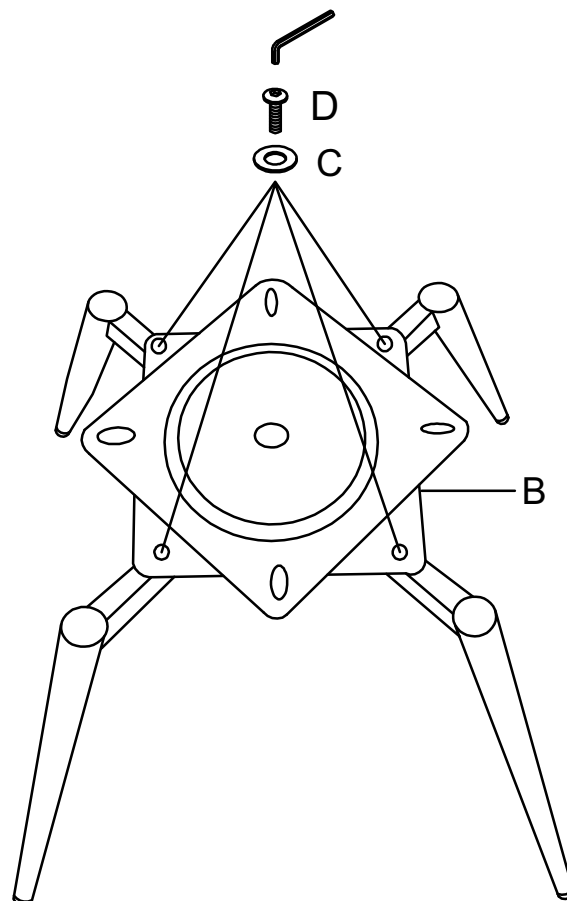

1

2

3

PARTS LIST

Part Number	Part Code	Part Description	Quantity	Carton
1	S400-402-165-TJ1-01	Seat	1	1/2
2	S400-402-165-TJ1-02	Chair Leg (Bottom)	1	2/2
3	S400-402-165-TJ1-03	Chair Leg (Top)	1	2/2

HARDWARE LIST

D  04

TOOLS REQUIRED

M6x25mm

M6x16mm

M6x13mm

STEP 3

PARTS REQUIRED

1 - SEAT x1